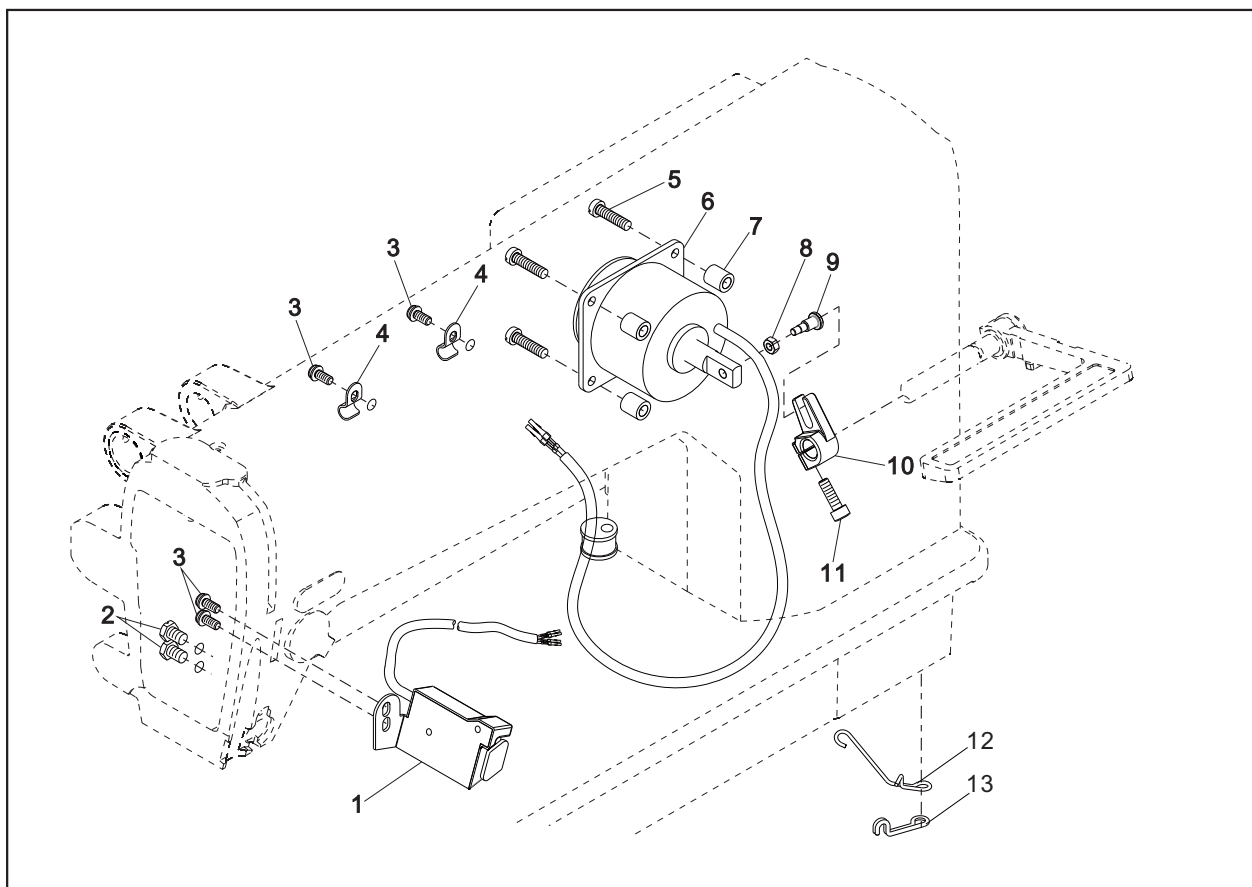

I. Reverse stitching mechanism

Ref. No.	Part No.	Description	QTY	Remark
1	10054753	Reverse switch assy	1	Texi Walker WF Servo
	10054488	Reverse switch assy	1	Texi Walker WF AUT
2	10000384	Screw SM15/64" × 28	2	
3	10008934	Screw	4	
4	10011302	Cord holder	2	
5	10052565	Screw	4	Texi Walker WF AUT
6	10051106	Quick reverse solenoid assy	1	Texi Walker WF AUT
7	10051604	Space collar	4	Texi Walker WF AUT
8	10009471	Nut	1	Texi Walker WF AUT
9	10055931	Pin	1	Texi Walker WF AUT
10	10051107	Solenoid lever	1	Texi Walker WF AUT
11	10009818	Screw SM3/16" × 32	1	Texi Walker WF AUT
12	10052650	Cord holder	1	Texi Walker WF AUT
13	10052649	Cord holder	1