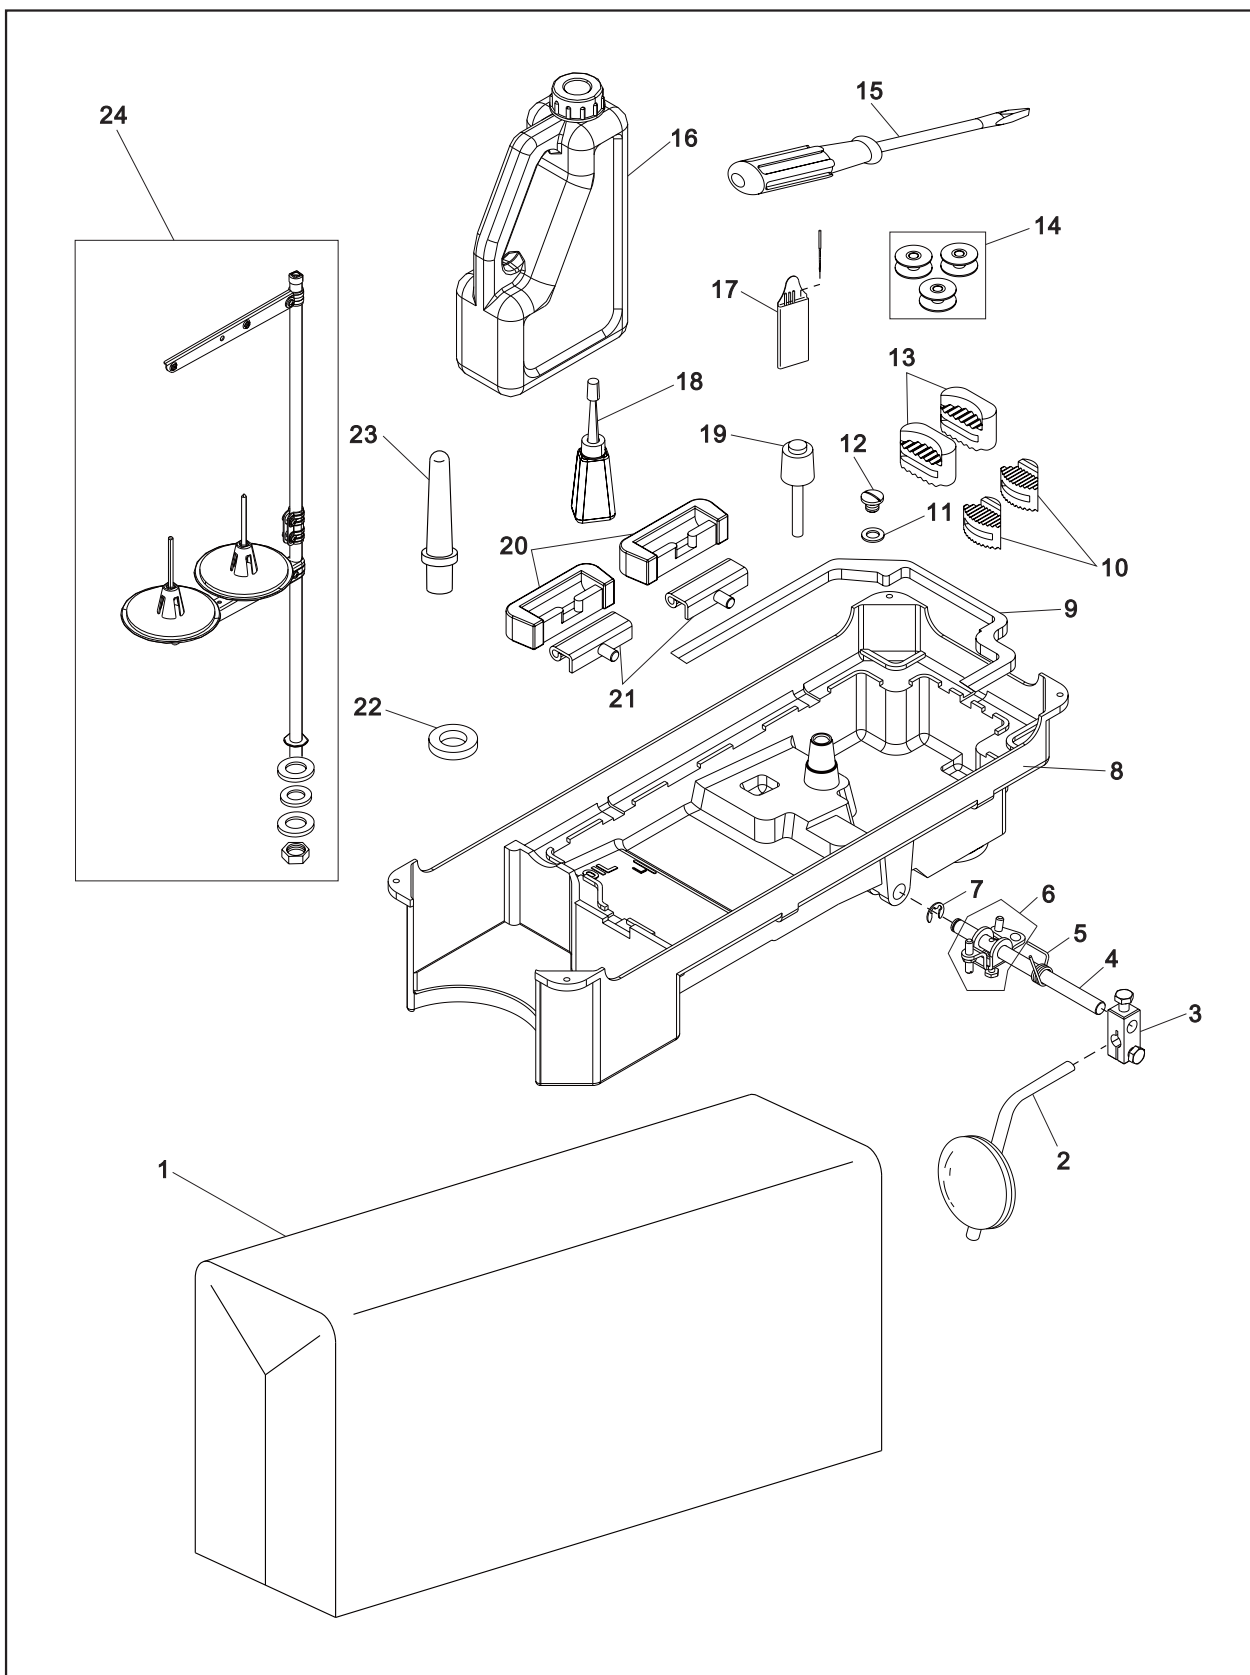

K. Accessories

K. Accessories

Ref. No.	Part No.	Description	QTY	Remark
1	*	Dust cover	1	
2	10009985	Knee pressing plate ASM	1	
3	10002562	Knee pressing plate holder assy	1	
4	10044097	Hinge pin	1	
5	10044098	Spring	1	
6	10048792	Knee lifter stop bracket assy	1	
7	10003281	Washer 9	1	
8	10051347	Oil reseervoir	1	
9	10051348	Gasket	1	
10	10051560	Cushion	2	
11	10009263	Washer	1	
12	10043570	Screw	1	
13	10051308	Cushion (big)	2	
14	10007138	Bobbin	3	
15	10010995	Screwdriver (middle)	1	
16	10004455	Oil tank	1	
17	*	Needle	4	
18	10011155	Oil pot	1	
19	10009984	Knee lifter prop bar	1	
20	10011041	Hinge rubber	2	
21	10004466	Rubber coat	2	
22	10003892	Magnet	1	
23	10004514	Machine rest pin	1	
24	10007130	Spool stand complete	1