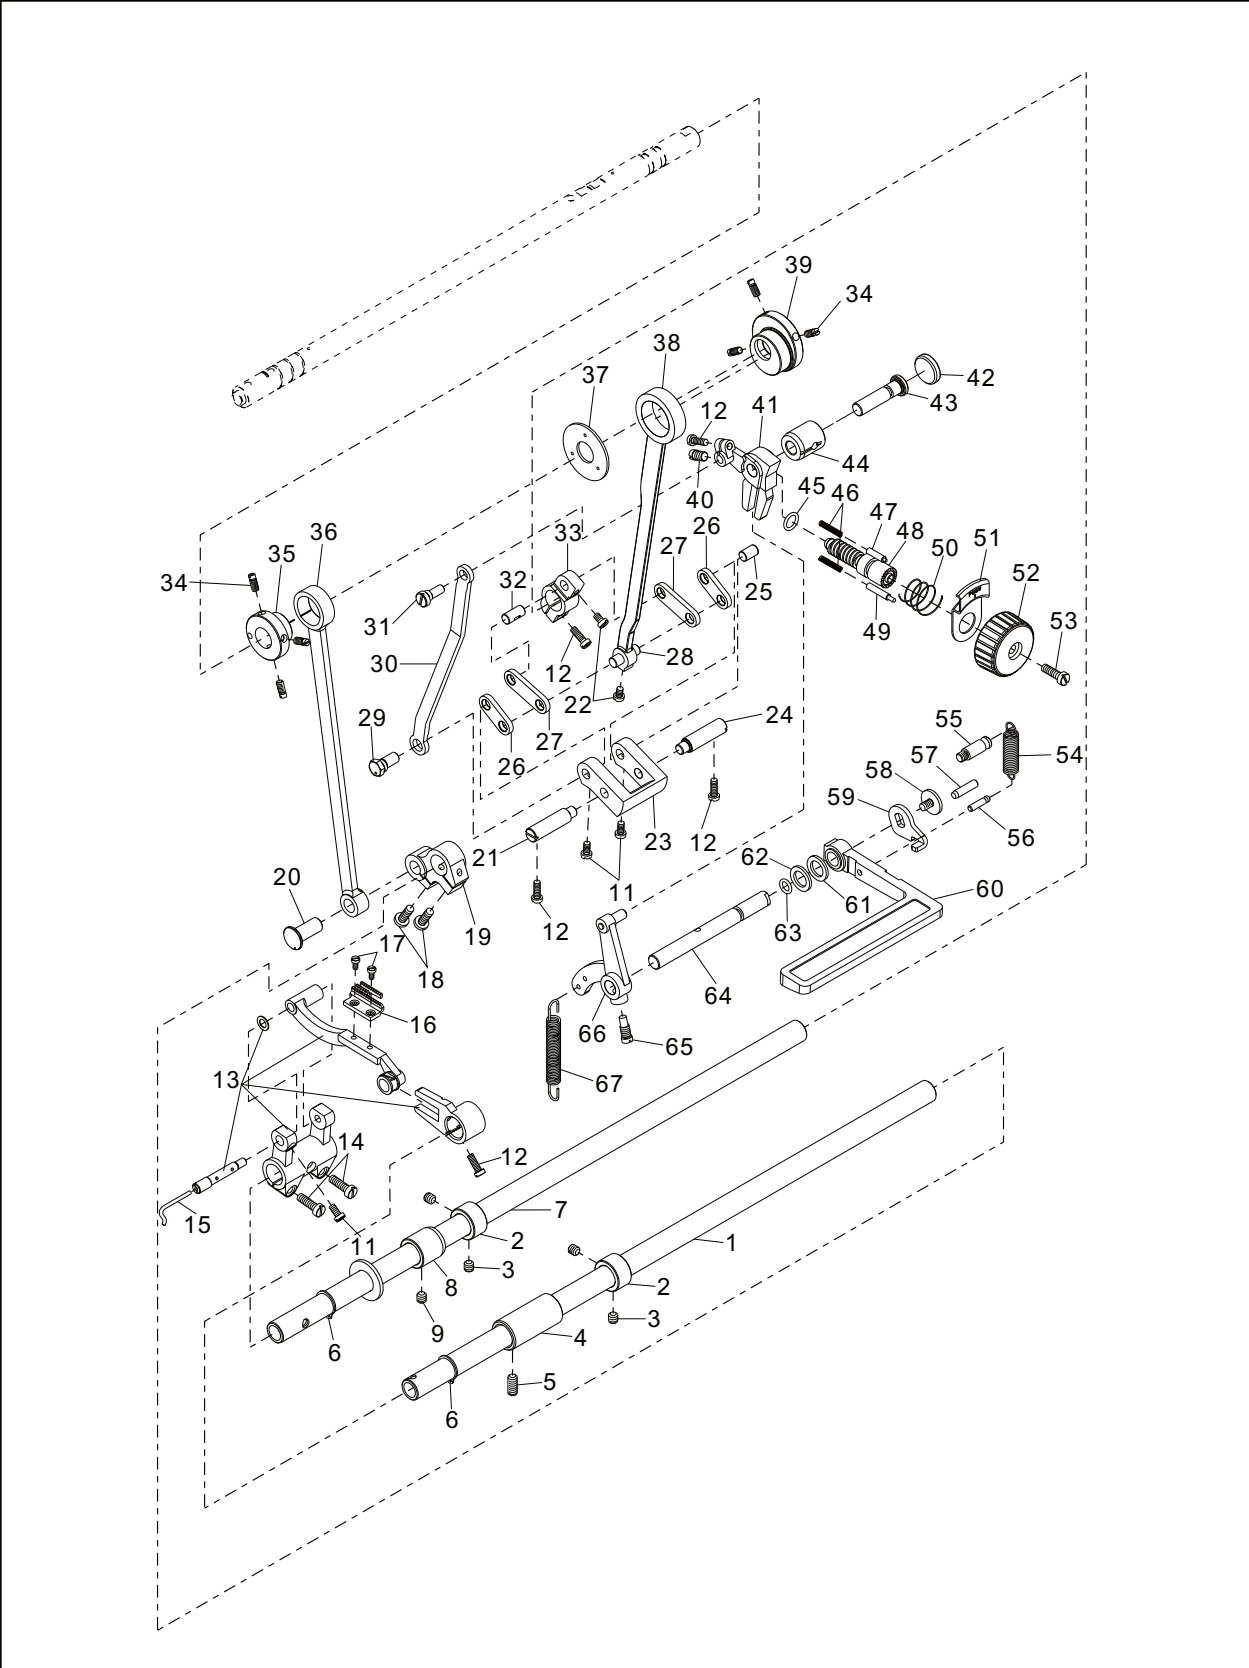

D. Feed mechanism

D. Feed mechanism

Ref. No.	Part No.	Description	QTY	Remark
1	10051151	Shaft	1	
2	10043330	Collar	2	
3	10023200	Screw	4	
4	10044997	Bush	1	
5	10043398	Screw	1	
6	10003290	Retaining ring 15	2	
7	10051149	Feed shaft	1	
8	10044998	Bush	1	
9	10006264	Screw	1	
11	10043360	Screw	3	
12	10043396	Screw	5	
13	10057281	Feed bar	1	
14	10043401	Screw	2	
15	10008067	Oil wick $\phi 2$	1	
16	10043410	Feed dog	1	
17	10043411	Screw	2	
18	10046263	Screw	2	
19	10046170	Feed lifting arm	1	
20	10043403	Pin	1	
21	10051102	Pin shaft.L	1	
22	10043415	Set screw	2	
23	10051163	Feed regulator crank	1	
24	10043438	Pin shaft.R	1	
25	10052651	Shaft	1	
26	10043434	Link	2	
27	10043433	Link	2	
28	10043432	Stud	1	
29	10051145	Shaft	1	
30	10051162	Connecting rod	1	
31	10043421	Connecting stud	1	
32	10043416	Stud	1	
33	10043414	Feed rocker arm	1	
34	10043378	Screw	6	
35	10043379	Eccentric wheel	1	
36	10051150	Feed lifting rod	1	
37	10043376	Holder	1	
38	10051148	Feed connecting rod	1	
39	10043429	Feed cam	1	
40	10043445	Screw.S	1	
41	10046168	Feed regulator	1	
42	10043451	Rubber cap	1	
43	10045098	Shaft	1