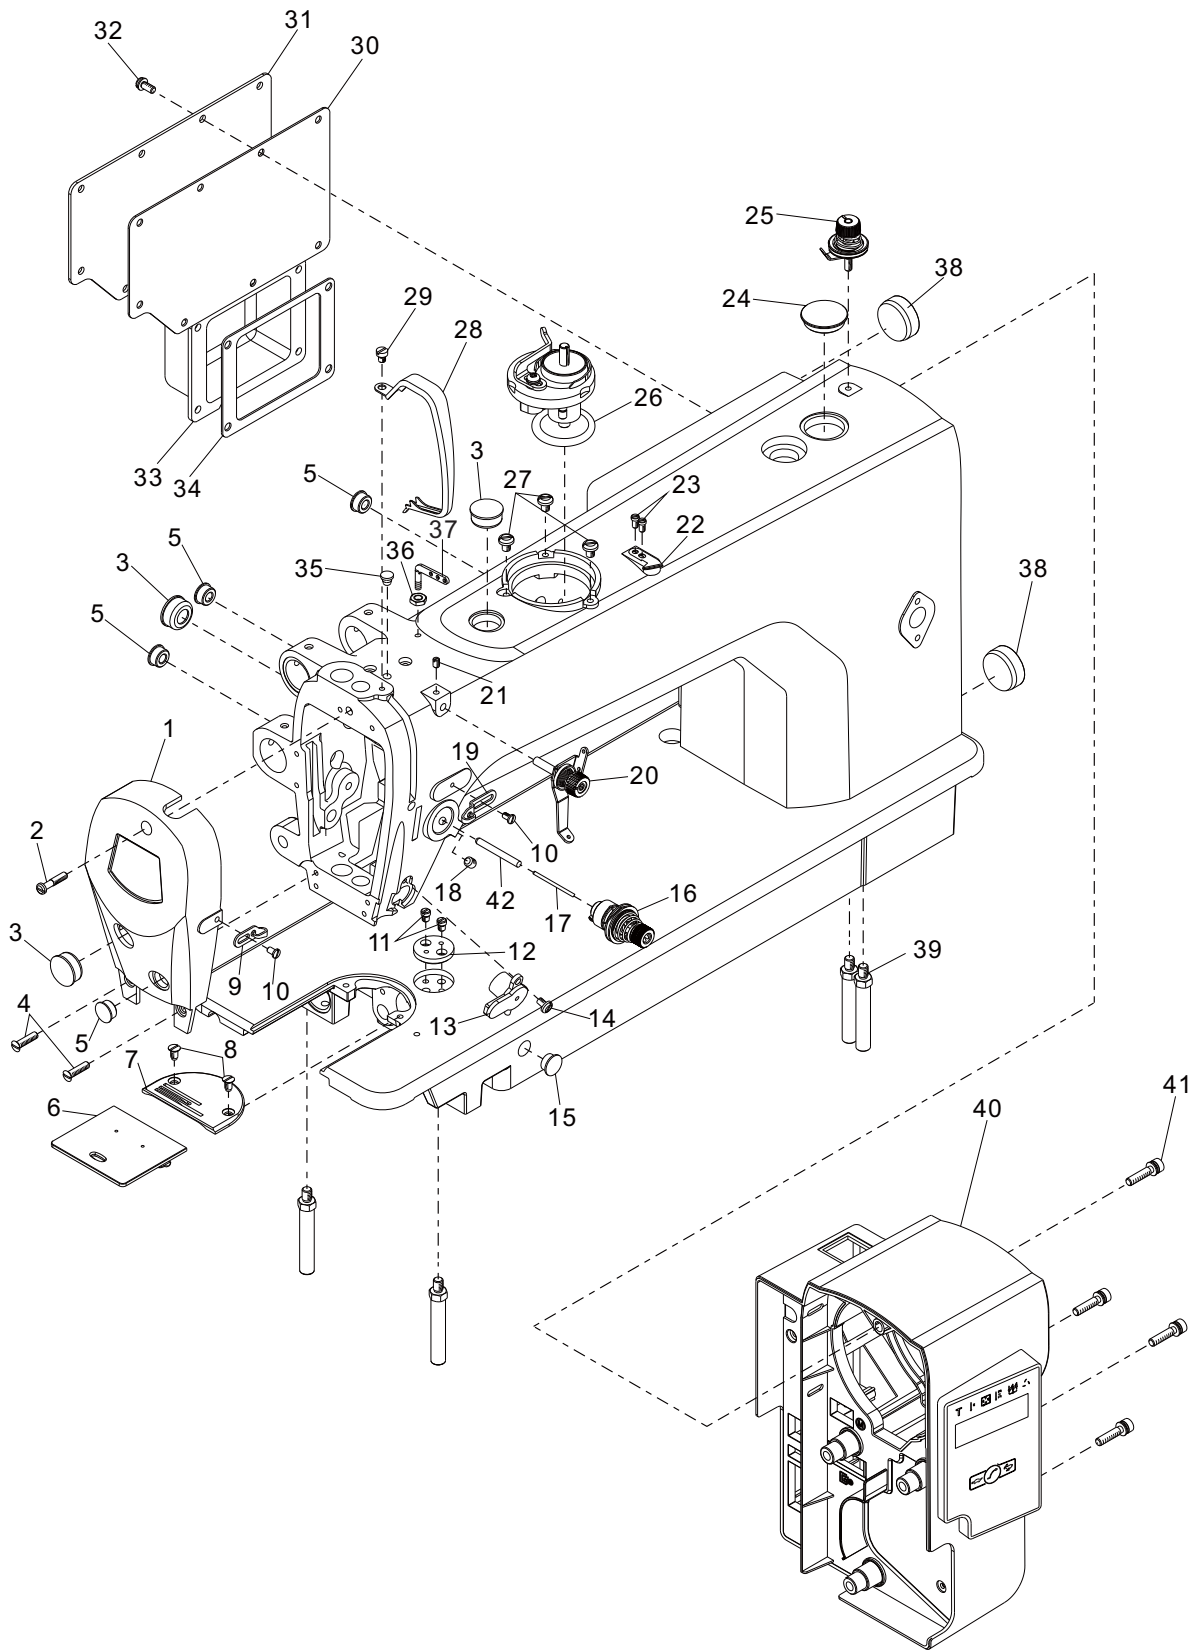

A. Casting mechanism

A. Casting mechanism

Ref. No.	Part No.	Description	QTY	Remark
1	20017920	Face plate	1	
2	10043309	Screw	1	
3	10043315	Rubber plug	3	
4	10048790	Screw	2	
5	10013171	Rubber plug	4	
6	10043597	Slid plate assy.	1	
7	10043304	Needle plate	1	
8	10043305	Screw	2	
9	10040996	Thread guide	1	
10	10043312	Screw	2	
11	10004374	Screw SM11/64"×40	2	
12	10004373	Scale base plate	1	
13	10051583	Bobbin thread tension ASM.	1	Texi Walker WF AUT
	10052840	Lower thread-guide	1	Texi Walker WF Servo
14	10010595	Screw M4×7.5	1	
15	10049739	Rubber plug	1	
16	10054478	Thread tension bracket assy.	1	
17	10052339	Tension release pin	1	Texi Walker WF Servo
	10051109	Tension release pin	1	Texi Walker WF AUT
18	10010678	Screw	1	
19	10043594	Thread guide	1	
20	10052960	Bobbin thread tension ASM.	1	
21	10045042	Set screw	2	
22	10011149	Knife	1	
23	10050423	Screw SM9/ 64"× 40	1	
24	10045754	Rubber plug	1	
25	10051431	Bobbin thread tension	1	
26	10031086	Bobbin winder	1	
27	10004380	Screw SM3/ 16"× 32	1	
28	20019074	Thread take-up lever cover	1	
29	10043360	Screw	1	
30	10051344	Side plate gasket	1	
31	20017919	Side plate	1	
32	10010030	Screw	10	
33	20019092	Solenoid cover	1	Texi Walker WF Servo
	20016032	Solenoid cover	1	Texi Walker WF AUT
34	10046248	Washer	1	
35	10043311	Rubber plug	1	
36	10012620	Nut	1	
37	10013602	Three-hole thread retainer	1	
38	10043588	Rubber plug(Φ27)	2	
39	10002577	Screw stud	4	
40	10053632	Electronics control ASM. QD629	1	Texi Walker WF Servo
	10055009	Electronics control ASM. QD628	1	Texi Walker WF AUT
41	10053435	Screw	4	
42	10046133	Pressure release lead	1	