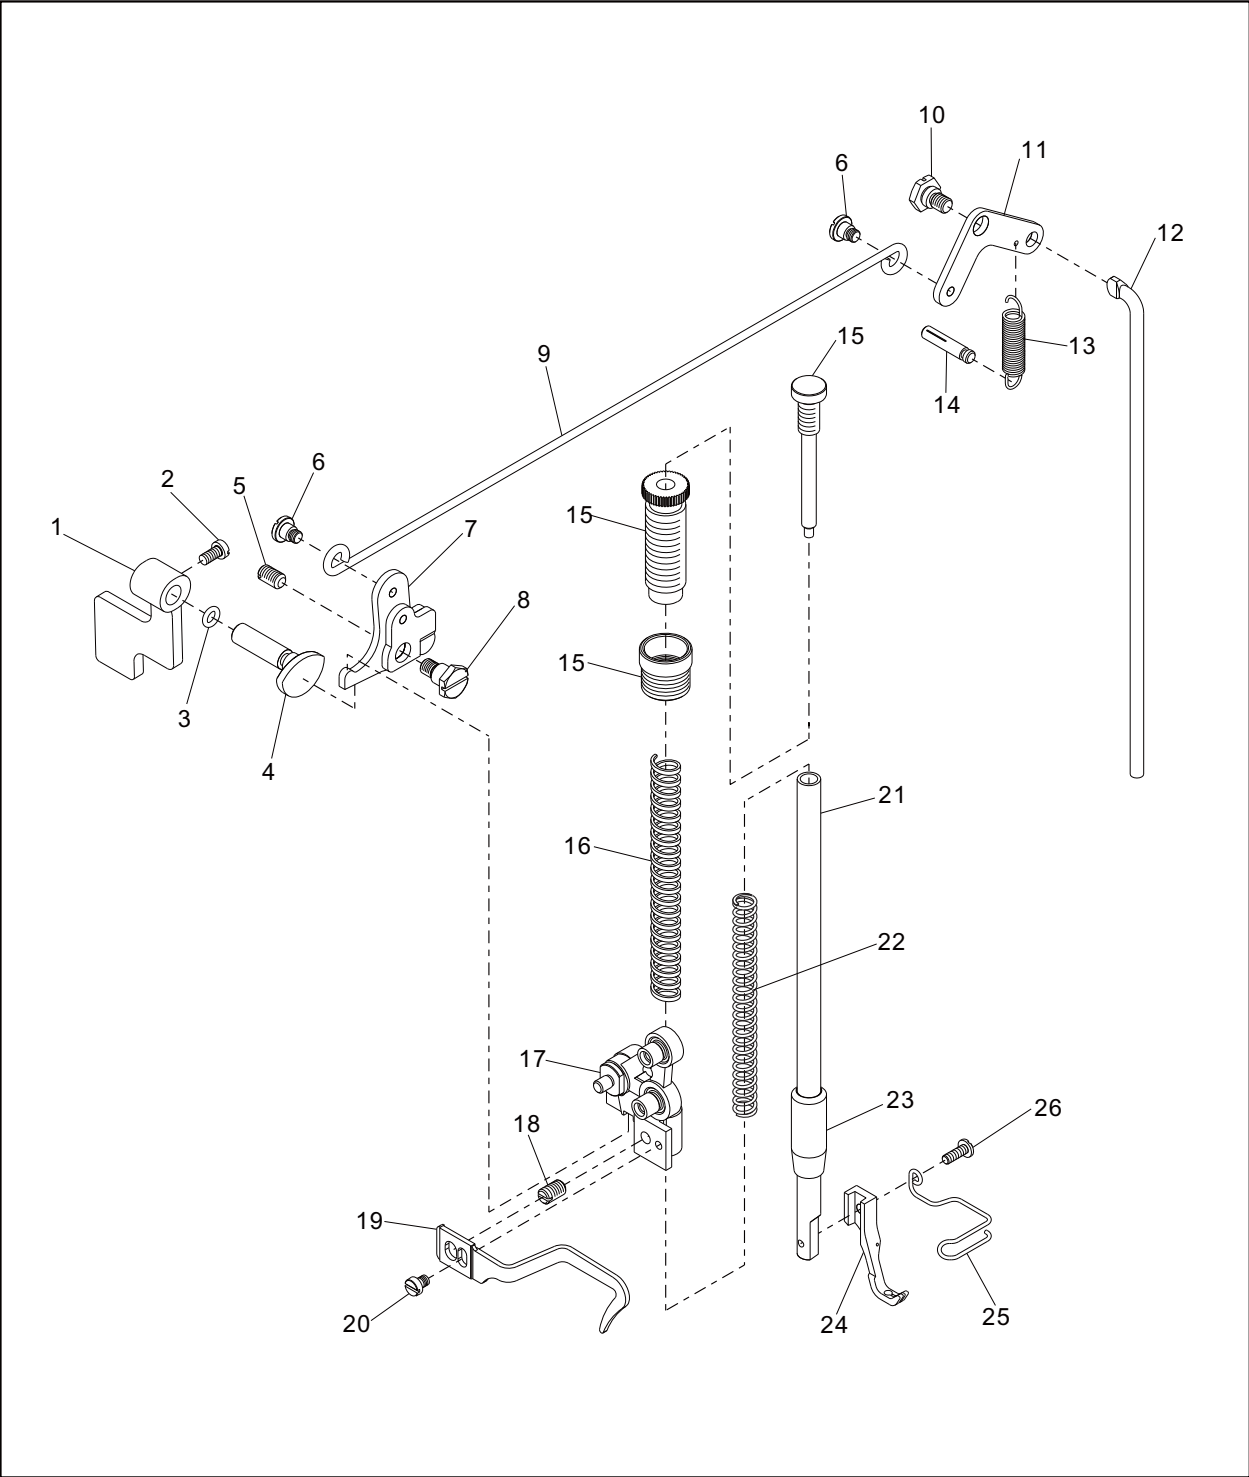

C. Presser foot mechanism

C. Presser foot mechanism

Ref. No.	Part No.	Description	QTY	Remark
1	10051473	Presser bar lifter	1	
2	10043360	Screw	1	
3	10050063	O ring	1	
4	10043476	Lifter crank	1	
5	10006264	Screw	2	
6	10043483	Screw	2	
7	10048832	Guide plate assembly	1	
8	10043482	Screw	1	
9	10051153	Collecting rod	1	
10	10043460	Screw	1	
11	10043459	Lever	1	
12	10051154	Knee lifter bar	1	
13	10043462	Spring	1	
14	10043461	Spring hook	1	
15	10057425	Adjusting screw	1	
16	10053357	Spring	1	
17	10050006	Guide bracket assembly	1	
18	10043333	Screw	1	
19	10051605	Thread guide	1	
20	10043467	Screw	1	
21	10051160	Presser bar	1	
22	10046174	Pressure regulating spring	1	
23	10043471	Bush	1	
24	10043473	Presser foot	1	
25	10043474	Protective hook	1	
26	10010650	Screw	1