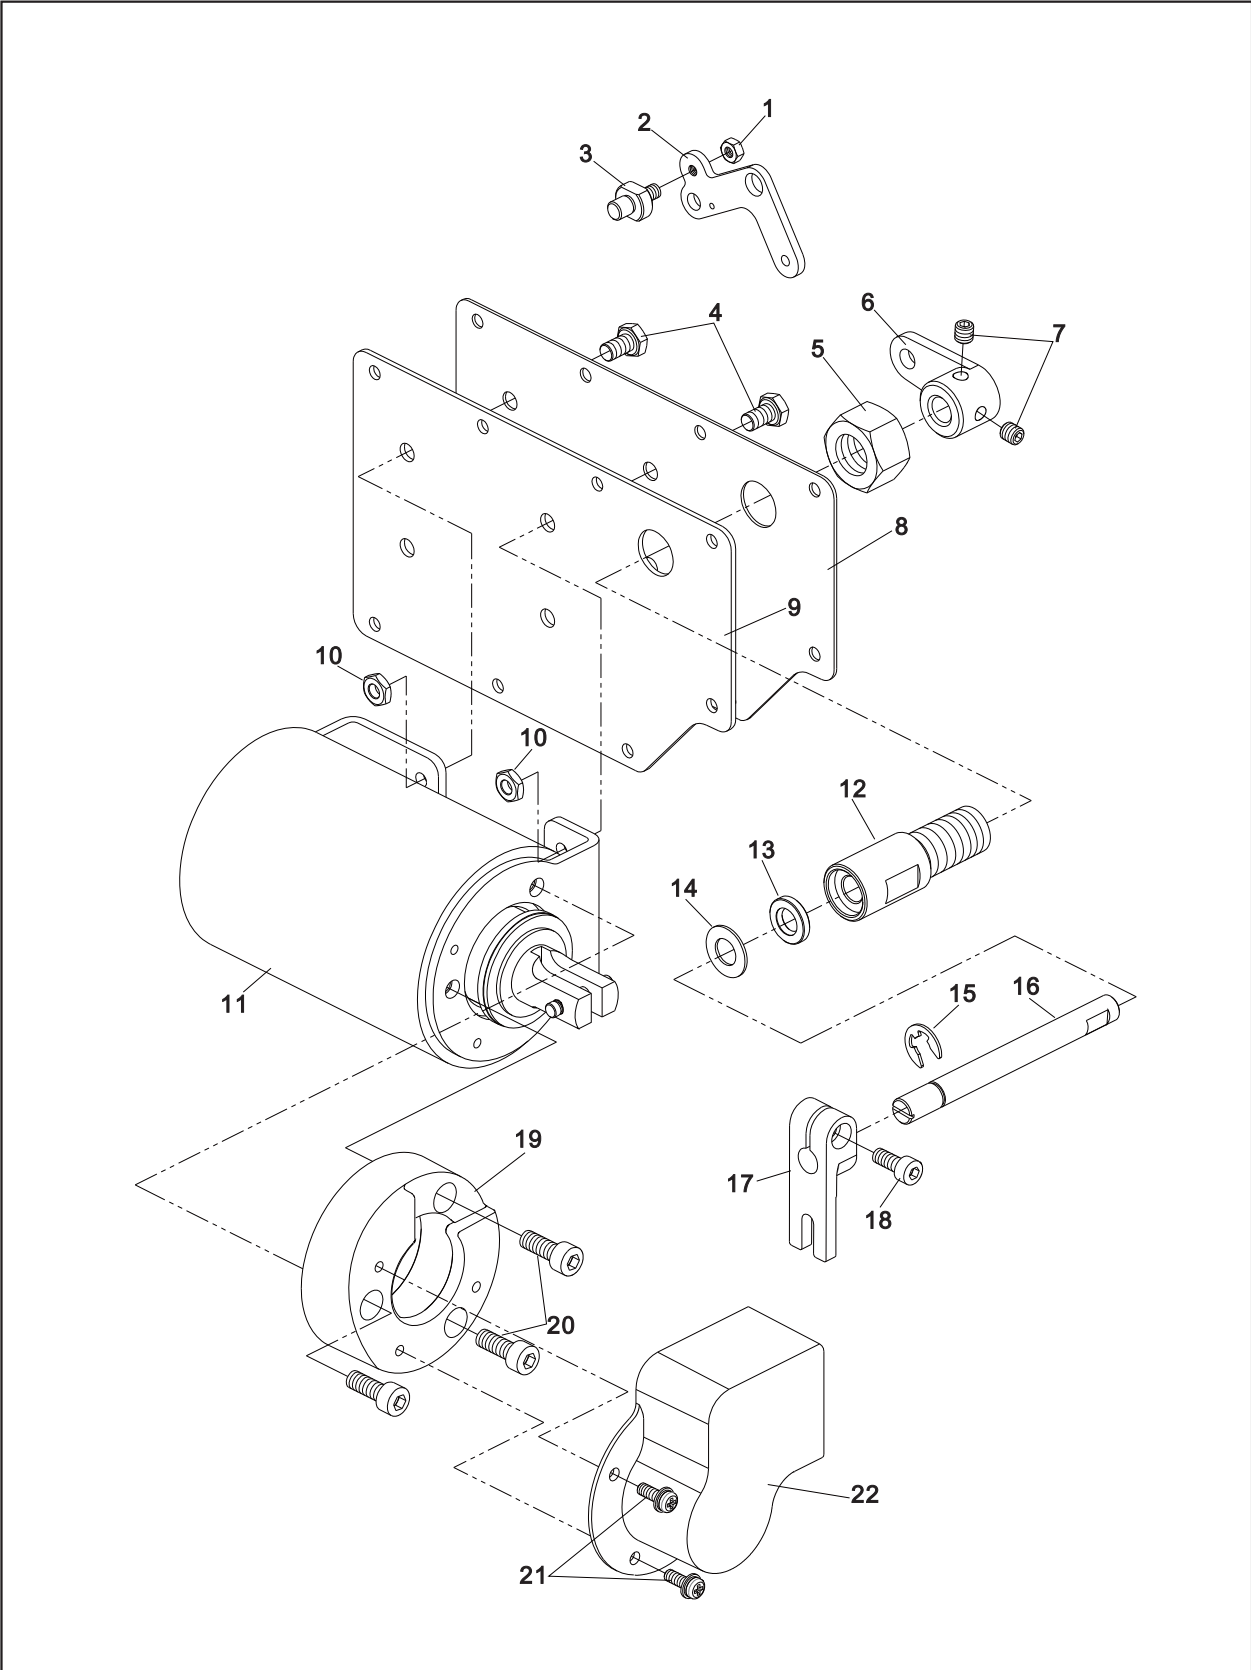

J. Presser foot lifter mechanism for TEXI Walker WF AUT

J. Presser foot lifter mechanism for TEXI Walker WF AUT

Ref. No.	Part No.	Description	QTY	Remark
1	10011682	Nut	1	
2	10052492	Lever	1	
3	10052493	Pin	1	
4	10003169	Screw	4	
5	10053187	Nut M16×1.5	1	
6	10052496	Presser foot rod	1	
7	10003151	Screw M6×6	2	
8	10052505	Side plate gasket	1	
9	20018808	Side plate	1	
10	10003032	Nut	4	
11	10052498	Presser foot electromagnet accy.	1	
12	10052494	Locating bush	1	
13	10013087	Oil seal	1	
14	10013099	Washer	1	
15	10003273	Check ring	1	
16	10052495	Live shaft	1	
17	10052497	Turn connecting rod	1	
18	10003162	Screw M5×12	1	
19	10053157	Limited block	1	
20	10003094	Screw M6×20	3	
21	10056322	Sheath	1	
22	10011199	Screw	3