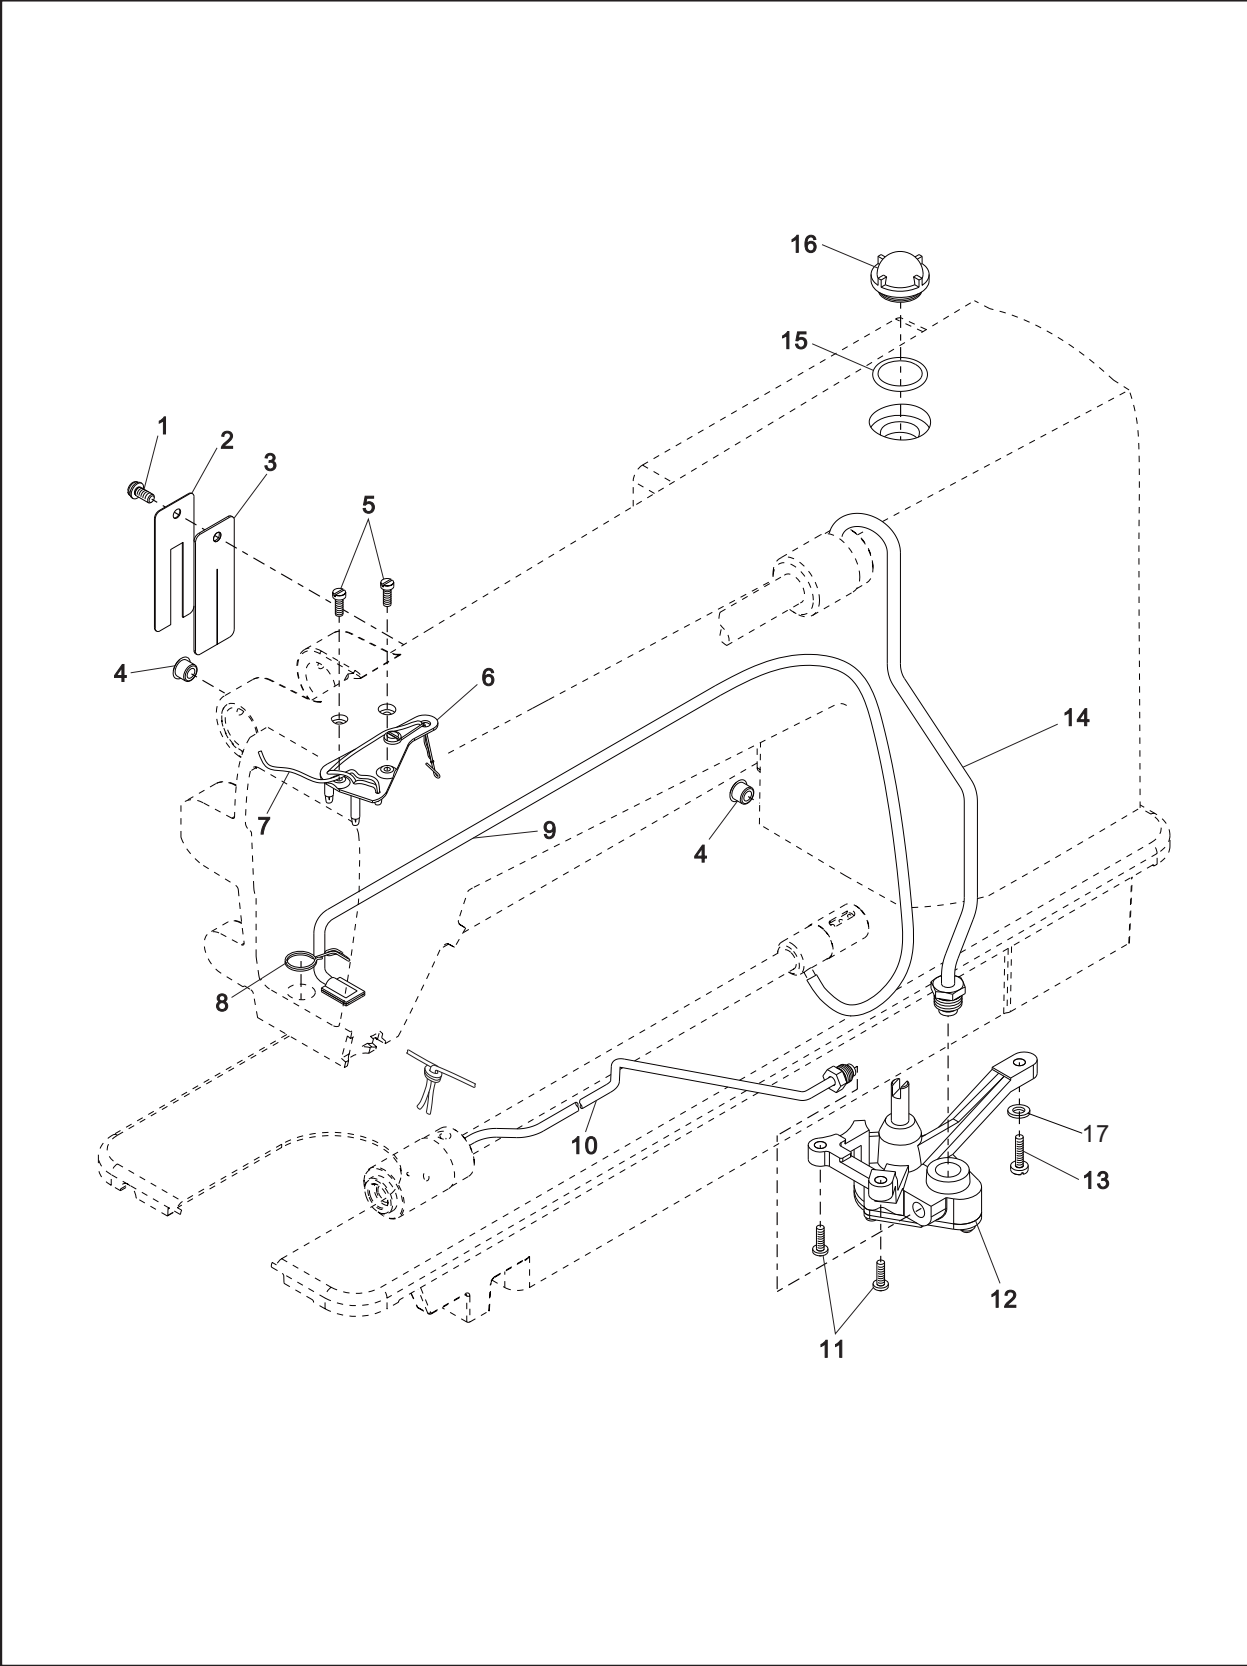

G. Lubrication mechanism

G. Lubrication mechanism

Ref. No.	Part No.	Description	QTY	Remark
1	10043467	Screw	1	
2	20019223	Oil pan	1	
3	10051343	Felt	1	
4	10008943	Rubber cap	2	
5	10043556	Screw	2	
6	10051773	Setting plate	1	
7	10008062	Oil wick	1	
8	10051861	Holder	1	
9	20015653	Tube assy	1	
10	10051327	Oil tube.L	1	
11	10043555	Screw	2	
12	10043546	Pump assy	1	
13	10050474	Screw	1	
14	10051325	Oil tube.U	1	
15	10043319	O ring	1	
16	10043318	Oil gauge window	1	
17	10006115	Washer	1