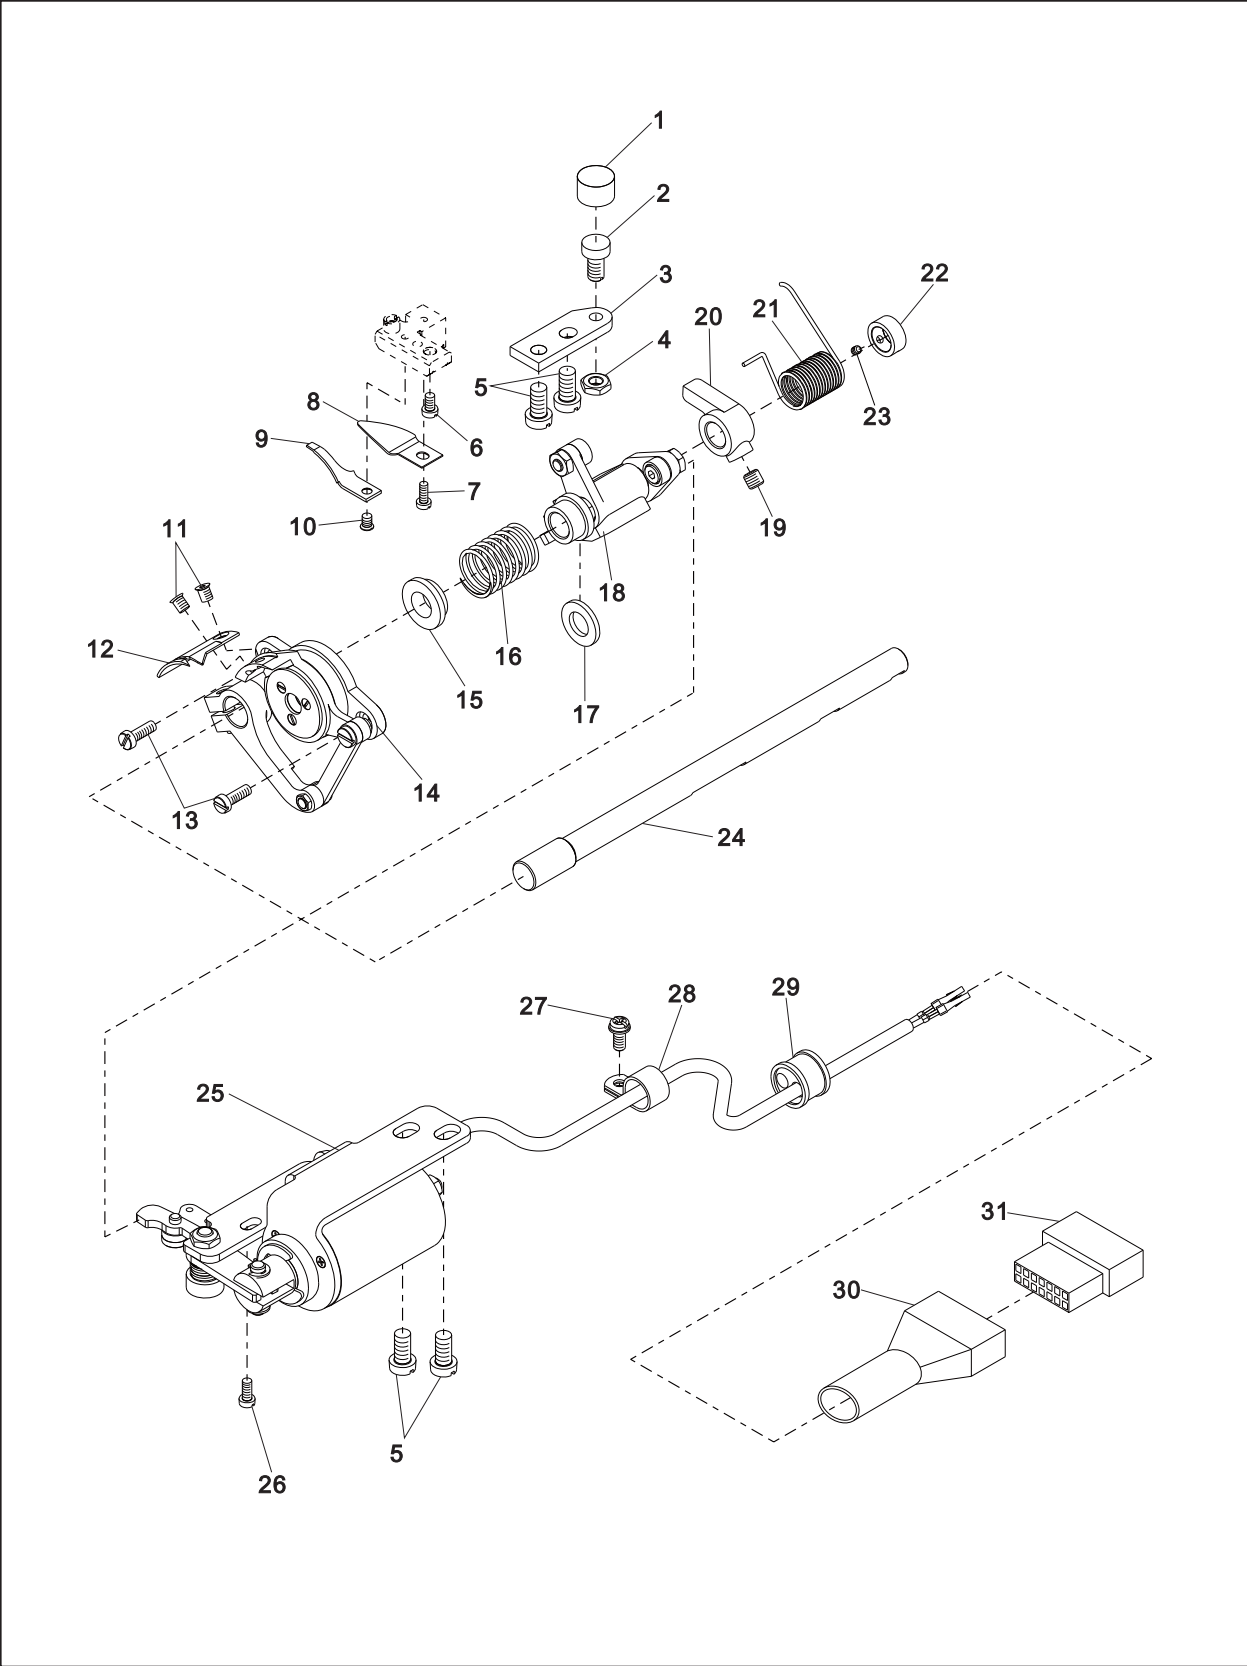

H. Thread trimming mechanism

H. Thread trimming mechanism

Ref. No.	Part No.	Description	QTY	Remark
1	10046242	Packing	1	Texi Walker WF AUT
2	10046241	Screw	1	Texi Walker WF AUT
3	10046223	Stopper plate	1	Texi Walker WF AUT
4	10046240	Nut	1	Texi Walker WF AUT
5	10045195	Screw	4	Texi Walker WF AUT
6	10043360	Screw	1	
7	10050584	Screw	1	Texi Walker WF AUT
8	10046206	Lower thread finger	1	Texi Walker WF AUT
9	10046207	Fixed knife	1	Texi Walker WF AUT
10	10011422	Screw SM9/64" x 40	1	Texi Walker WF AUT
11	10011588	Screw SM11/64" x 40	2	Texi Walker WF AUT
12	10046217	Movable knife	1	Texi Walker WF AUT
13	10043360	Screw	2	Texi Walker WF AUT
14	10050153	Round knife bracket assy	1	Texi Walker WF AUT
15	10046221	Collar	1	Texi Walker WF AUT
16	10046222	Spring	1	Texi Walker WF AUT
17	10046228	Plastic ring	1	Texi Walker WF AUT
18	10050044	Thread trimmer cam lever assy	1	Texi Walker WF AUT
19	10013538	Screw SM15/64" x 28	1	Texi Walker WF AUT
20	10046224	Positioning block	1	Texi Walker WF AUT
21	10046225	Spring	1	Texi Walker WF AUT
22	10046226	Collar	1	Texi Walker WF AUT
23	10023200	Screw	1	Texi Walker WF AUT
24	10046219	Thread trimmer cam lever shaft	1	Texi Walker WF AUT
25	10051671	Thread trimmer solenoid assy	1	Texi Walker WF AUT
26	10011101	Screw	1	Texi Walker WF AUT
27	10043325	Screw	1	Texi Walker WF AUT
28	10012464	Wire holder	1	Texi Walker WF AUT
29	10045842	Rubber cap	1	Texi Walker WF Servo
	10051772	Rubber cap	1	Texi Walker WF AUT
30	10046237	Cover	1	Texi Walker WF Servo
	10008407	Cover	1	Texi Walker WF AUT
31	10048314	Connector	1	Texi Walker WF Servo
	10021844	Connector	1	Texi Walker WF AUT