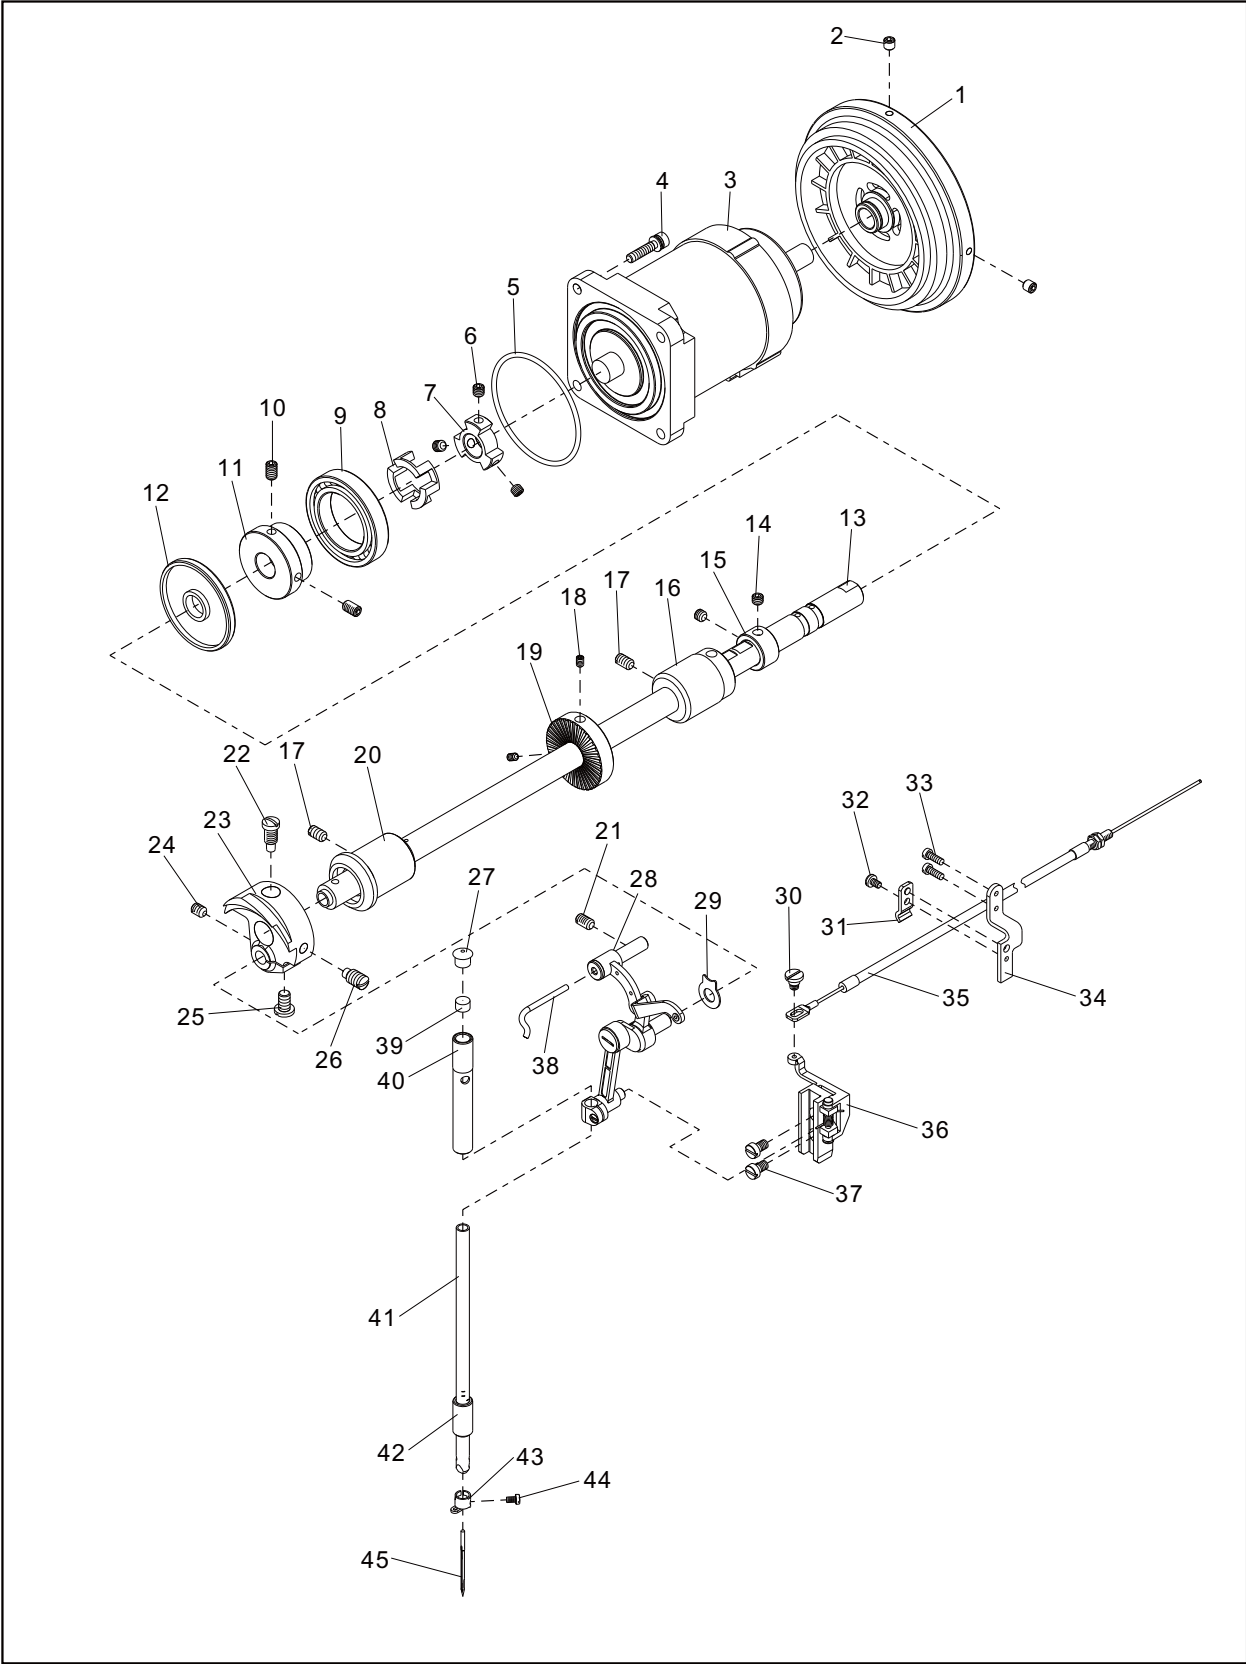

B. Needle bar & thread take-up mechanism

B. Needle bar & thread take-up mechanism

Ref. No.	Part No.	Description	QTY	Remark
1	20019071	Hand wheel	1	
2	10011232	Screw	2	
3	10051093	Motor	1	
4	10006157	Screw	4	
5	10003796	O ring	1	
6	10011232	Screw M6× 6	3	
7	10008908	Coupling ASM.	1	
8	10008909	Washer	1	
9	10024755	Bush.R	1	
10	10012161	Screw M6×0.75×10	2	
11	10046144	Connector	1	
12	10008803	Oil seal	1	
13	10051146	Pper shaft	1	
14	10012162	Screw M5× 5	2	
15	10051603	Collar	1	
16	10043332	Bush.M	1	
17	10010506	Screw	2	
18	10045042	Screw	2	
19	10045041	Screw SM9/32"×28	1	
20	10043335	Bush.L	1	
21	10043333	Screw	1	
22	10050400	Screw	1	
23	10043341	Thread take-up crank	1	
24	10043329	Screw	1	
25	10043340	Screw	1	
26	10010082	Screw	1	
27	10010587	Rubber cap	1	
28	10049432	Thread take-up lever set	1	
29	10043357	Washer	1	
30	10046141	Screw	1	Texi Walker WF AUT
31	10046135	Wire holder.D	1	Texi Walker WF AUT
32	10013518	Screw	1	Texi Walker WF AUT
33	10043556	Screw	2	Texi Walker WF AUT
34	10046150	Wire holder.U	1	Texi Walker WF AUT
35	10051112	Tension release wire	1	Texi Walker WF AUT
36	10050045	Needle bar slider guide rail assembly	1	Texi Walker WF AUT
	10055937	Needle bar slider guide rail	2	Texi Walker WF Servo
37	10043360	Screw	1	
38	10008062	Oil wick	1	
39	10043375	Felt	1	
40	10043362	Bush.U	1	
41	10051161	Needle bar	1	
42	10043365	Bush.D	1	
43	10005945	Thread guide	1	
44	10043367	Screw	1	
45	*	Needle	1